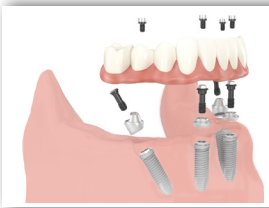

Screw-Retained Hybrid Denture

(Price includes: Shipping to and from lab for all steps, Implant Analogs, Verification Index, Precision-Milled Titanium Bar & Screws, Labor, Model Work, Bite Rim, Setup & Wax Try-In, Process & Finish with Economy or Premium Teeth)

	RETAIL	WITH COUPON
Screw-Retained Hybrid Denture on 4 Implants w/ Economy Teeth ..	$2,287	$2,094
On 4 Implants w/ Premium Teeth	$2,383	$2,294
On 6 Implants w/ Economy Teeth	$3,227	$3,110
On 6 Implants w/ Premium Teeth	$3,323	$3,210