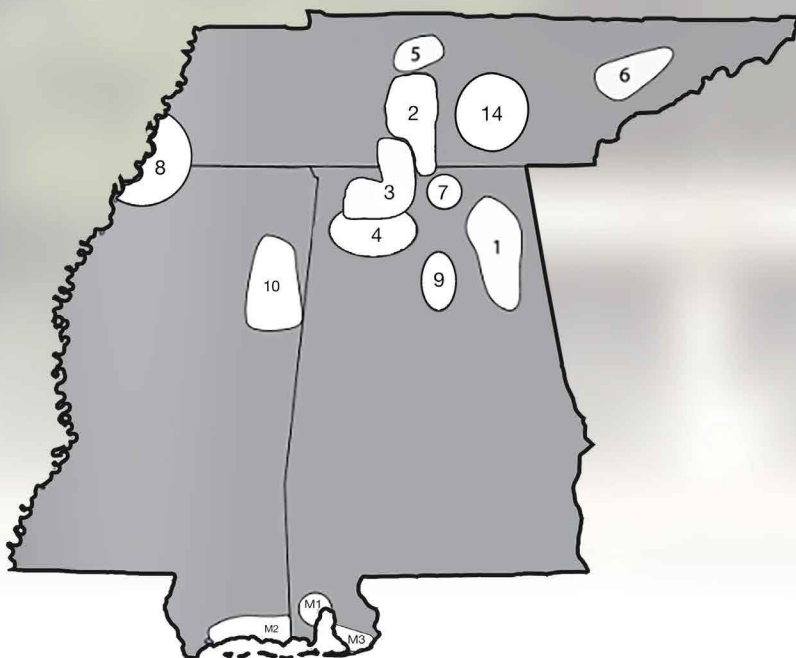

**Route 3 Western AL & Middle TN** - Athens, Decatur, Florence, Killen, Lawrenceburg, Moulton, Muscle Shoals, Pulaski, Rogersville, Russellville, Sheffield, Tuscumbia

**Route 4 Western AL** - Decatur, Double Springs, Florence, Hamilton, Jasper, Moulton, Muscle Shoals, Red Bay, Russellville, Sheffield

**Route 5 Nashville Metro Area** - Antioch, Belle Meade, Bellevue, Brentwood, Donelson, Goodlettsville, Green Hills, Hendersonville, Inglewood, Lebanon, Mt. Juliet, Nashville

**Route 6 Eastern TN** - Knoxville, Koda, Maryville, Morristown, Powell

**Route 10 Tupelo Metro Area** - Aberdeen, Amory, Columbus, Nettleton, Okolona, Starkville, Tupelo, West Point

**Route 14 Middle TN/South of Nashville** - Columbia, Franklin, Lewisburg, Murfreesboro, Shelbyville, Spring Hill, Smyrna

## Pick-Up/Delivery Routes for Mobile Lab

**M1 Mobile Metro**

**M2 Mississippi Gulf** - Pascagoula, Moss Point, Gautier, Ocean Springs, Biloxi, Gulfport

**M3 Eastern Shore** - Daphne, Fairhope, Robertsedale, Foley, Gulf Shores, Orange Beach, East Pensacola