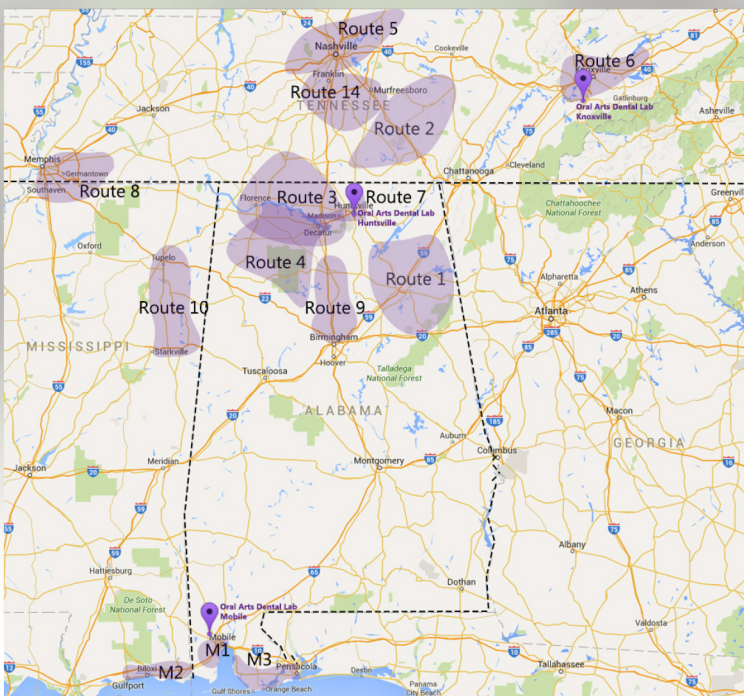

Route 4 Western AL - Decatur, Double Springs, Florence, Hamilton, Jasper, Moulton, Muscle Shoals, Red Bay, Russellville, Sheffield

Route 5 Nashville Metro Area - Antioch, Belle Meade, Bellevue, Brentwood, Donelson, Goodlettsville, Green Hills, Hendersonville, Inglewood, Lebanon, Mt. Juliet, Nashville

Route 6 Eastern TN - Knoxville, Koda, Maryville, Morristown, Powell

Route 7 Huntsville Area - Hazel Green, Madison, Huntsville

Route 8 Memphis Metro Area - Bartlett, Collierville, Cordova, Memphis, Germantown, Olive Branch, MS, Southaven, Whitehaven

Route 9 Downtown Birmingham - Cullman, Eva, Hartselle, Leeds, Trussville, Downtown Birmingham

Route 10 Tupelo Metro Area - Aberdeen, Amory, Columbus, Nettleton, Okolona, Starkville, Tupelo, West Point

Route 14 Middle TN/South of Nashville - Columbia, Franklin, Lewisburg, Murfreesboro, Shelbyville, Spring Hill, Smyrna

Pick-Up/Delivery Routes for Mobile Lab

M1 Mobile Metro

M2 Mississippi Gulf - Pascagoula, Moss Point, Gautier, Ocean Springs, Biloxi, Gulfport

M3 Eastern Shore - Daphne, Fairhope, Robertsdale, Foley, Gulf Shores, Orange Beach, East Pensacola