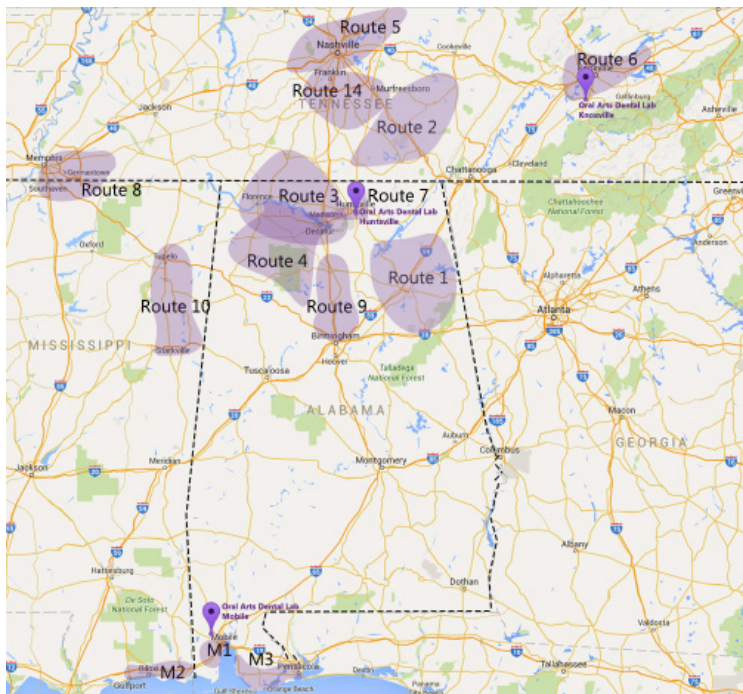

Areas Served By Direct Pick-Up/Delivery Routes

Route 1 Eastern AL - Albertville, Anniston, Boaz, Ft. Payne, Gadsden, Geraldine, Guntersville, Jacksonville, Oxford, Rainsville, Southside

Route 2 Southern TN - Decherd, Fayetteville, Lynchburg, Manchester, McMinnville, Scottsboro, Smithville, Tullahoma, Winchester, Woodbury

Route 3 Western AL & Middle TN - Athens, Decatur, Florence, Killen, Lawrenceburg, Moulton, Muscle Shoals, Pulaski, Rogersville, Russellville, Sheffield, Tuscumbia

Route 4 Western AL - Decatur, Double Springs, Florence, Hamilton, Jasper, Moulton, Muscle Shoals, Red Bay, Russellville, Sheffield

Route 5 Nashville Metro Area - Antioch, Belle Meade, Bellevue, Brentwood, Donelson, Goodlettsville, Green Hills, Hendersonville, Inglewood, Lebanon, Mt. Juliet, Nashville

Route 6 Eastern TN - Knoxville, Koda, Maryville, Morristown, Powell

Route 7 Huntsville Area - Hazel Green, Madison, Huntsville

Route 8 Memphis Metro Area - Bartlett, Collierville, Cordova, Memphis, Germantown, Olive Branch, MS, Southaven, Whitehaven

Route 9 Downtown Birmingham - Cullman, Eva, Hartselle, Leeds, Trussville, Downtown Birmingham

Route 10 Tupelo Metro Area - Aberdeen, Amory, Columbus, Nettleton, Okolona, Starkville, Tupelo, West Point

Route 14 Middle TN/South of Nashville - Columbia, Franklin, Lewisburg, Murfreesboro, Shelbyville, Spring Hill, Smyrna

Pick-Up/Delivery Routes for Mobile Lab

M1 Mobile Metro

M2 Mississippi Gulf - Pascagoula, Moss Point, Gautier, Ocean Springs, Biloxi, Gulfport

M3 Eastern Shore - Daphne, Fairhope, Robertsdale, Foley, Gulf Shores, Orange Beach, East Pensacola

For areas not covered by routes, we proudly use **FedEx**® or **ups**.