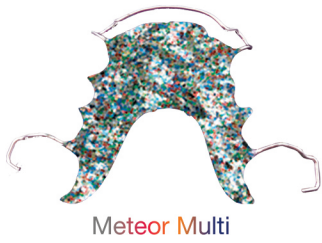

Galaxy Glitter

Bright, gleaming colors

Tropical Tones

Bright, vibrant, semi-opaque colors

Neon Glow

Brilliant, Opaque, glow-in-the-dark colors

OralArts
DENTAL LABORATORIES HUNTSVILLE, ALABAMA

800-354-2075
www.oralartsdental.com

Licorice

Rainbow

Translucent colors like stained glass

Red

Blue

Yellow

Violet

Green