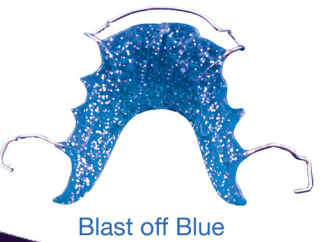

Galaxy Glitter

Bright, gleaming colors

Tropical Tones

Bright, vibrant, semi-opaque colors

Neon Glow

Brilliant, Opaque, glow-in-the-dark colors

OralArts
DENTAL LABORATORIES HUNTSVILLE, ALABAMA

800-354-2075
www.oralartsdental.com

Contemporary Colors

"Taffy-like" opaque colors

Tangerine

Apple Red

Lime

Blueberry

Snow White

Lemon

Licorice

Rainbow

Translucent colors like stained glass

Red

Blue

Yellow

Violet

Green