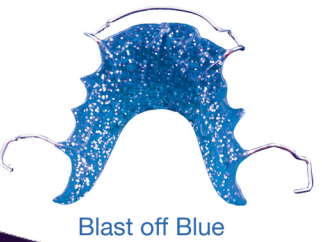

Rainbow

Red

Blue

Yellow

Violet

Green

Black

Stardust

Adds shimmer to any color

OralArts
DENTAL LABORATORIES HUNTSVILLE, ALABAMA

800-354-2075
www.oralartsdental.com

Galaxy Glitter

Bright, gleaming colors

Tropical Tones

Bright, vibrant, semi-opaque colors

Neon Glow