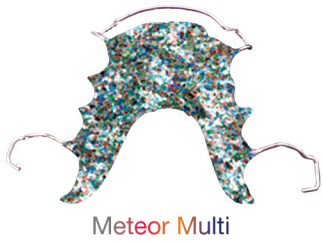

Rainbow

Red

Blue

Yellow

Violet

Green

Black

Stardust

Adds shimmer to any color

OralArts
DENTAL LABORATORIES HUNTSVILLE, ALABAMA

800-354-2075
www.oralartsdental.com

Galaxy Glitter

Bright, gleaming colors

Tropical Tones

Bright, vibrant, semi-opaque colors

Neon Glow